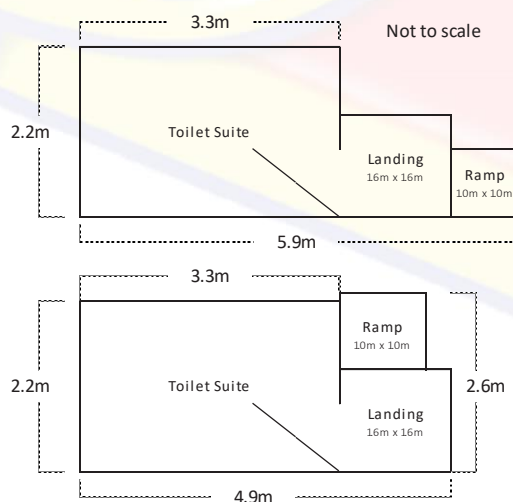

## Wheelchair accessible toilet suite

- ✓ Australian standards compliant to
  - ✓ DDA 2010
  - ✓ BCA 2015
- ✓ Access ramp can be modified to suit direction required
- ✓ Unit includes: -
  - ✓ Single toilet
  - ✓ Lockable door
  - ✓ Lighting
  - ✓ Hand wash basin
  - ✓ Paper towelling
  - ✓ Built in waste provision

- ✓ Options
  - ✓ Sewer Connect
  - ✓ Tank mounted (650 litre tank)
  - ✓ Sanitary napkin disposal
- ✓ Connects to on-site (within 20 metres)
  - ✓ Mains water pressure for fresh water
  - ✓ 15 amp power supply
- ✓ We provide a hygiene guarantee with all newly delivered suites to site

## ACCESSIBLE TOILETS

- ✓ Large interior provides for special needs access with interior hand rails and wheelchair interior support rails
- ✓ A baby change table is also available upon request
- ✓ Up to 200 flushes with long lasting large capacity waste and fresh water tanks with heavy duty flush pump
- ✓ A complete unit with an easy to use hand wash basin with vertical action pump tap and a convenient mirror
- ✓ Tough, strong and durable to withstand the toughest Australian conditions with insulated twin skin walls – cool to touch
- ✓ Safe non slip floor
- ✓ Easy to keep clean and hygienic with high density polyethylene walls and all stainless steel fasteners
- ✓ We provide a hygiene guarantee with all newly delivered toilets to site

EXTERIOR (L x W x H)	156cm x 156cm x 227cm
INTERIOR (L x W x H)	146cm x 146cm x 225cm
DOOR	188cm x 80cm
SEAT HEIGHT	48cm
WEIGHT	108kg
STATIC TANK CAPACITY	125lt

Victoria's professional hirer of toilets, scaffold and waste management services